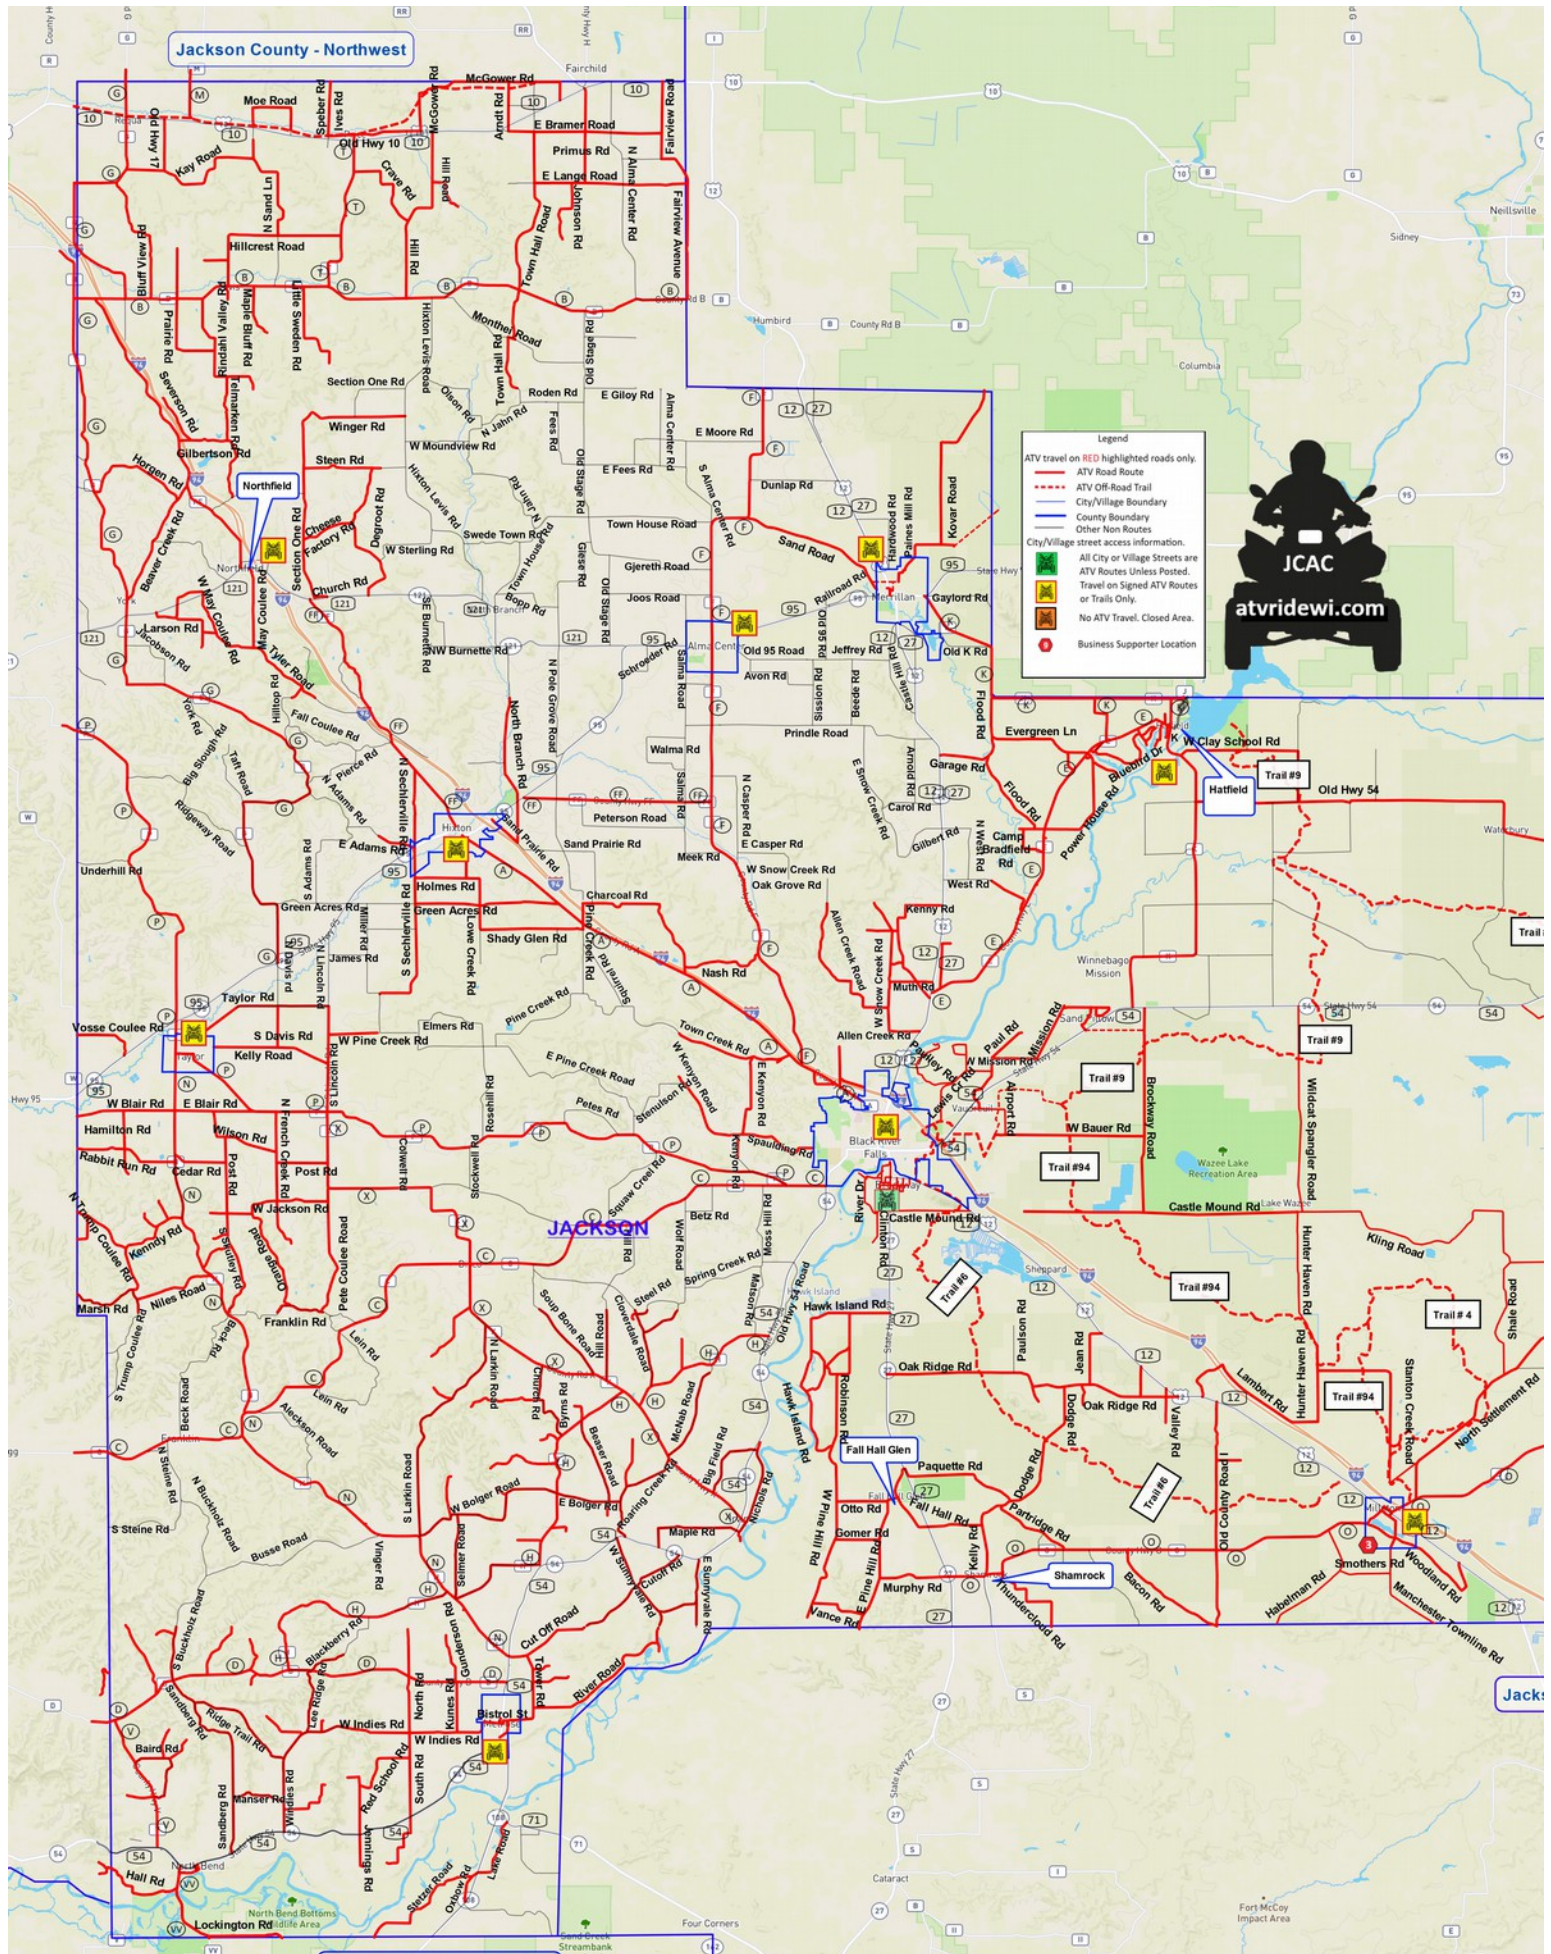

Jackson County - Northwest

Legend

- ATV travel on RED highlighted roads only.
- ATV Road Route
- ATV Off-Road Trail
- City/Village Boundary
- County Boundary
- Other Non Routes
- City/Village street access information.
- All City or Village Streets are ATVs Routes unless Posted.
- Travel on Signed ATVs Routes or Trails Only.
- No ATVs Travel. Closed Area.
- Business Supporter Location

Jackson County - Southwest

Jackson County

Business Sponsors

www.atvridewi.com

Friday Fish Fry
Saturday Prime Rib
Daily Specials
Breakfast Sat & Sun 8am-11:30am
Tina & Kevin
715-284-0072
Millston, WI

Open Mon-Fri at 11am
Sat & Sun at 8am

Direct Access to ATV & Snowmobile Trails

Open Daily 7am.
Breakfast Served
All Day.
Lunch Specials
Mon - Fri.

**W6563 Hwy 12 • Millston
715-284-2555**

Your Ad Here