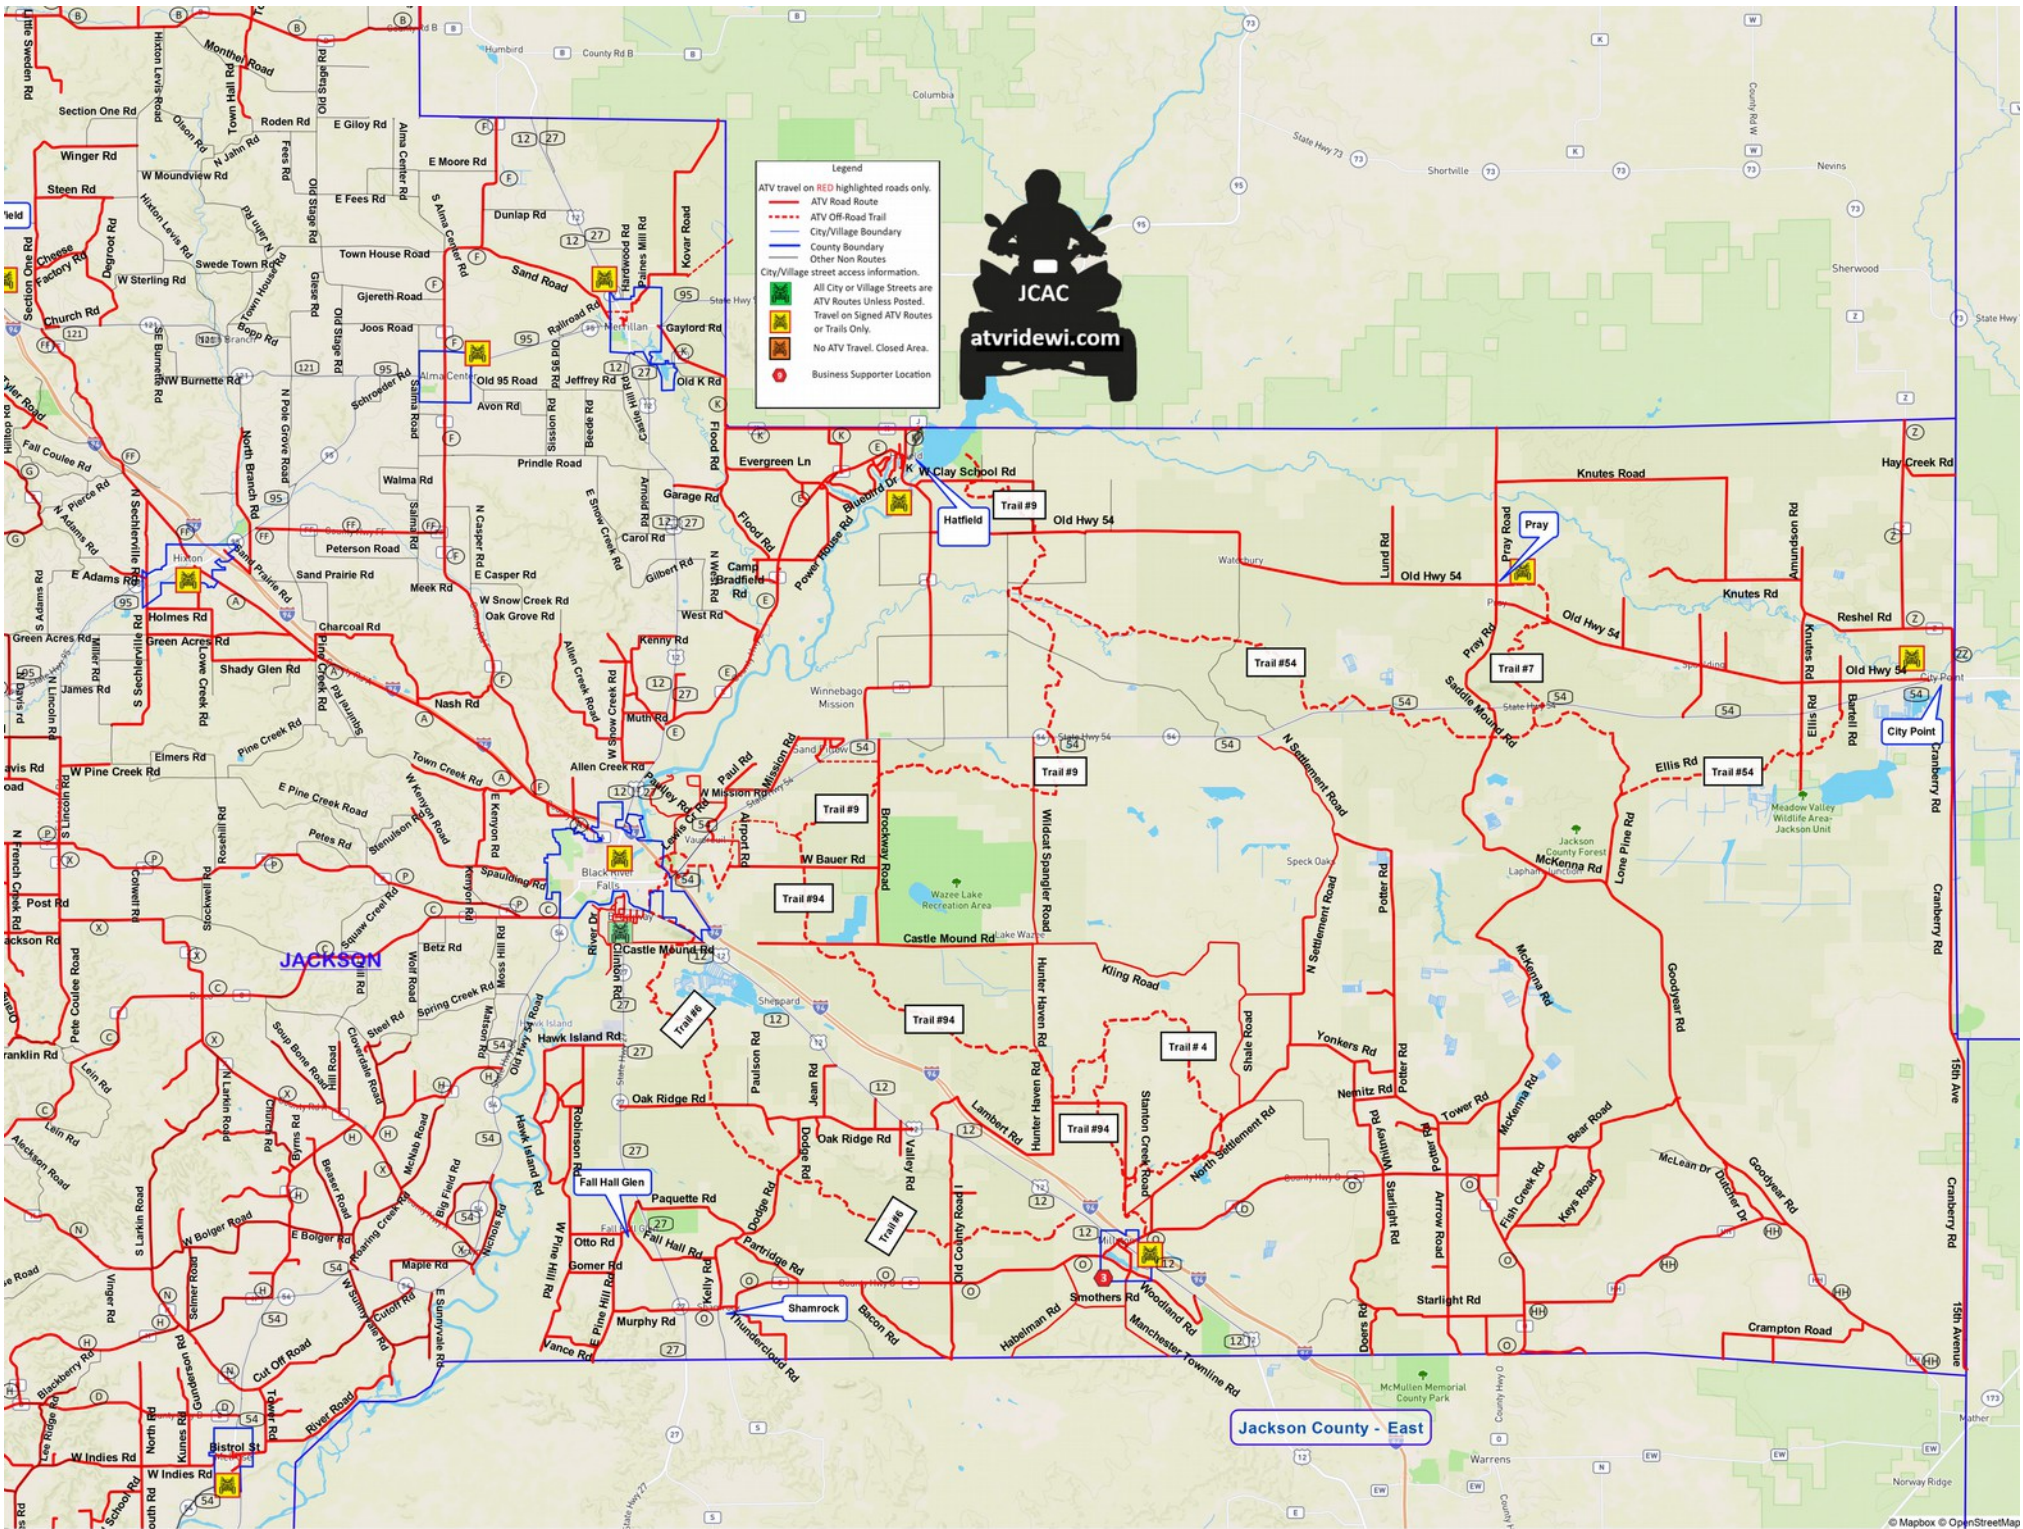

Jackson County - Northwest

Legend

- ATV travel on RED highlighted roads only.
- ATV Road Route
- ATV Off-Road Trail
- City/Village Boundary
- County Boundary
- Other Non Routes
- City/Village street access information.
- All City or Village Streets are ATVs Routes unless Posted.
- Travel on Signed ATVs Routes or Trails Only.
- No ATVs Travel. Closed Area.
- Business Supporter Location

Jackson County - Southwest

Jackson County

Business Sponsors

www.atvridewi.com

Friday Fish Fry
Saturday Prime Rib
Daily Specials
Breakfast Sat & Sun 8am-11:30am
Tina & Kevin
715-284-0072
Millston, WI

Open Mon-Fri at 11am
Sat & Sun at 8am

Direct Access to ATV & Snowmobile Trails

Open Daily 7am.
Breakfast Served
All Day.
Lunch Specials
Mon - Fri.

**W6563 Hwy 12 • Millston
715-284-2555**

Your Ad Here