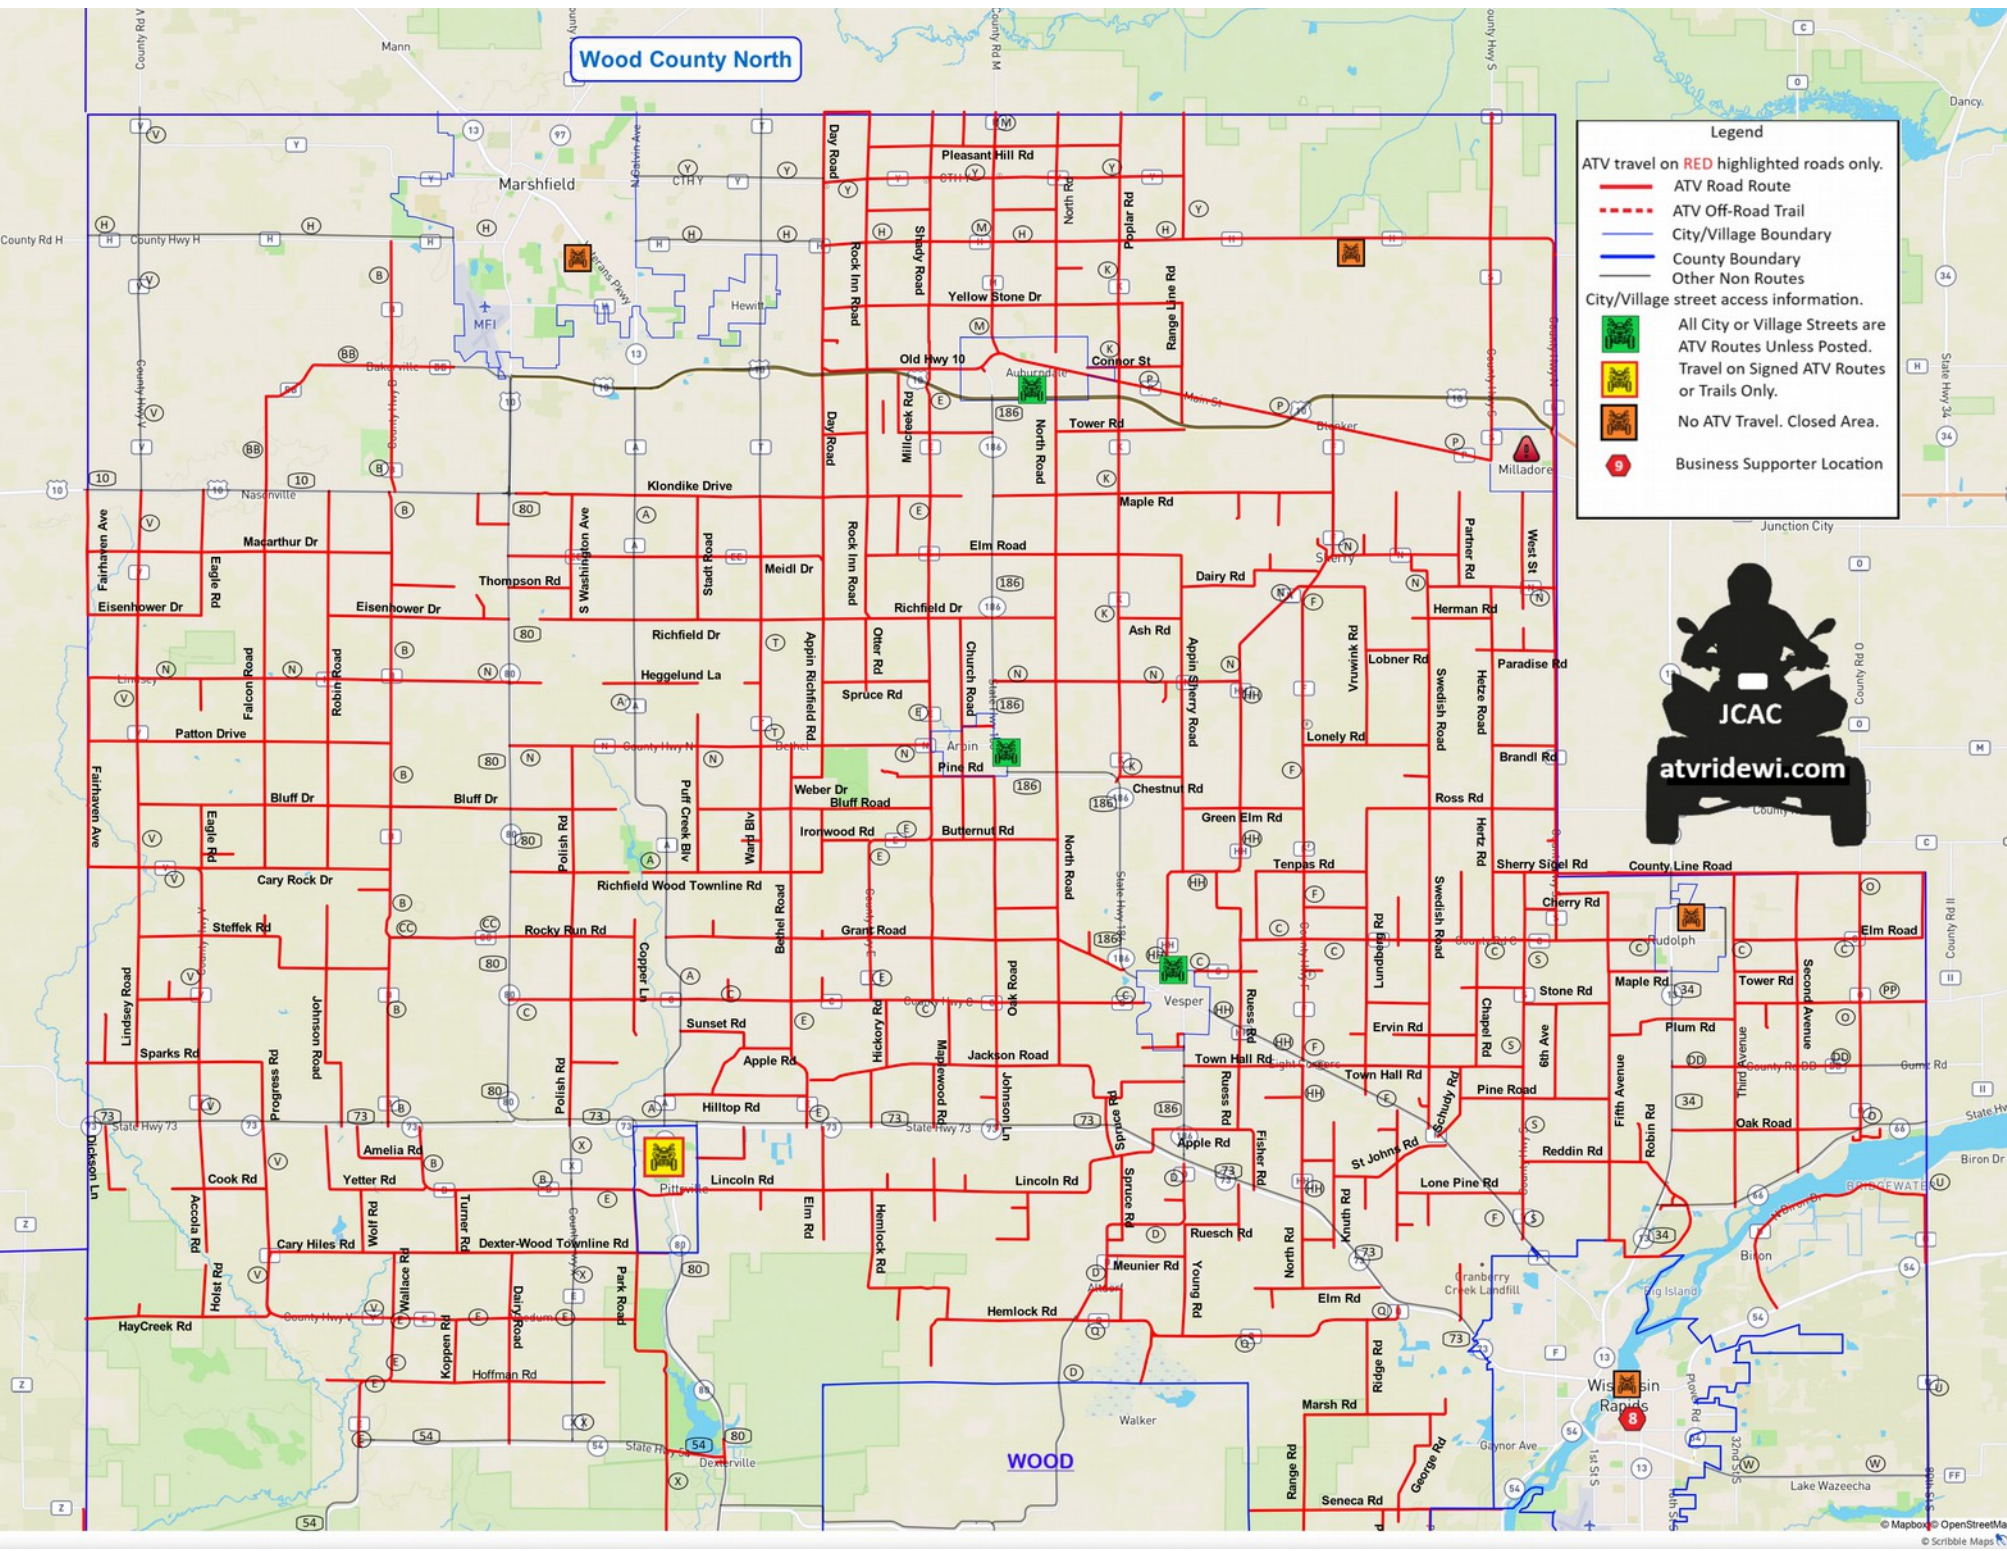

Wood County North

Legend

- ATV travel on RED highlighted roads only.
- ATV Road Route
- ATV Off-Road Trail
- City/Village Boundary
- County Boundary
- Other Non Routes

City/Village street access information.

- All City or Village Streets are ATV Routes Unless Posted.
- Travel on Signed ATV Routes or Trails Only.
- No ATV Travel. Closed Area.
- Business Supporter Location

Wood County

Business Sponsors

www.atvridewi.com

Rocky Mountain Elk Foundation

Wisconsin Chapters
Tomah
Wisconsin Rapids
Baraboo

www.rmef.org

STITCH WITCHES
8 Embroidery and Heat Transfers

Angela Joosten
1510 Woodbine St
Wis. Rapids, WI
54495

(715) 213-6505
annie.7030@hotmail.com