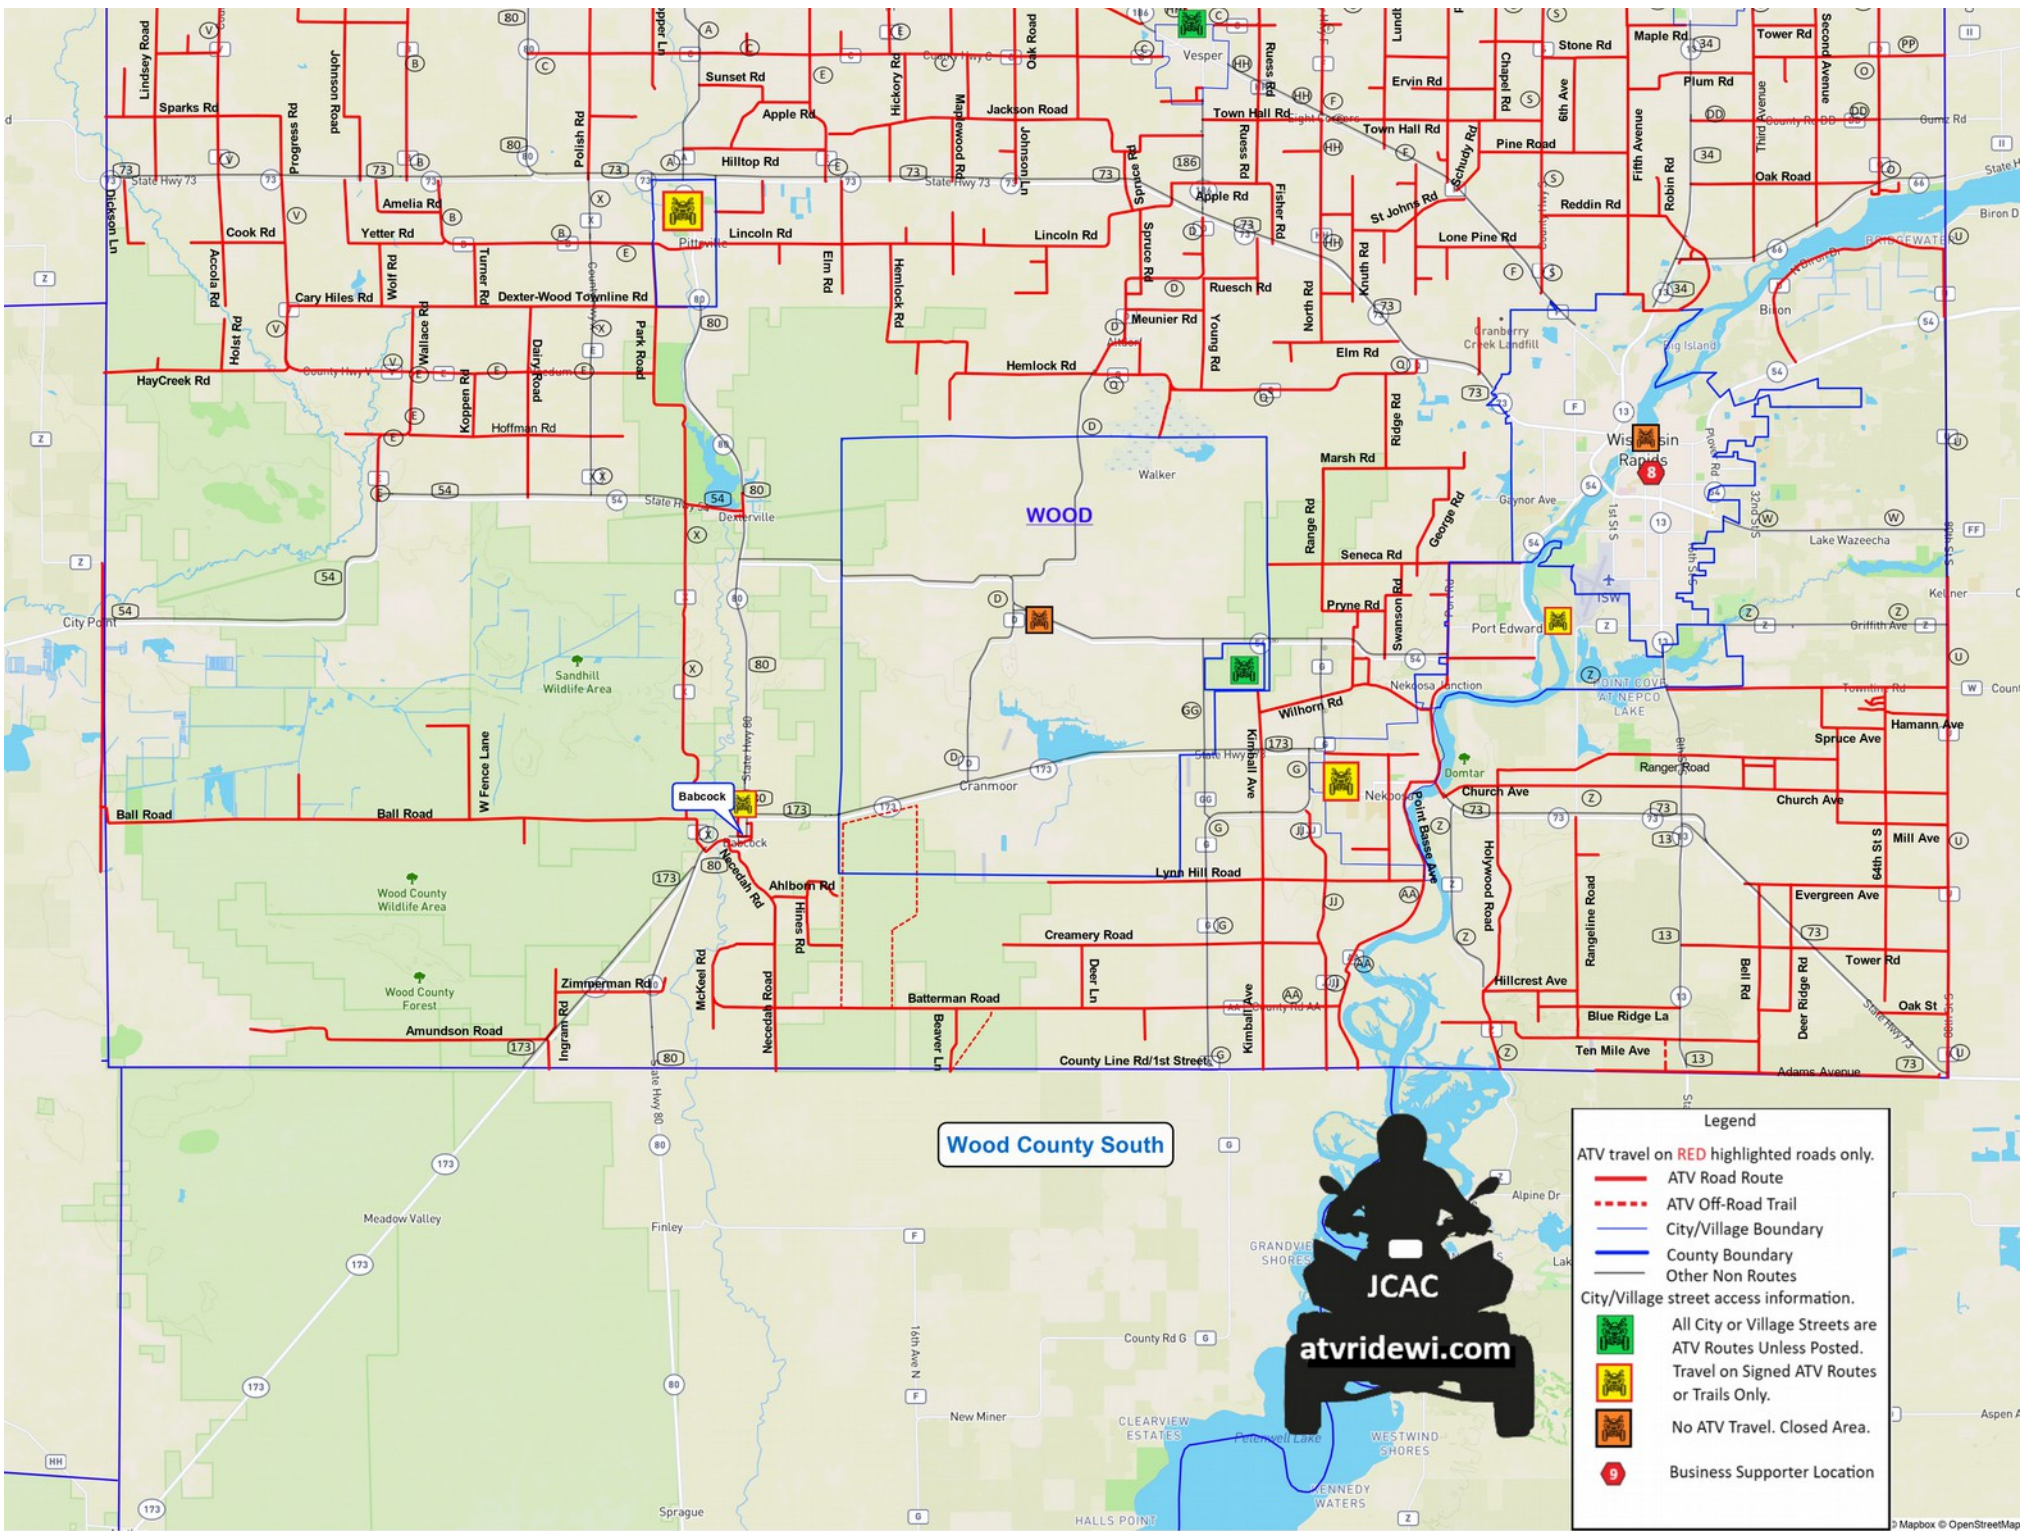

Wood County North

Legend

- ATV travel on RED highlighted roads only.
- ATV Road Route
- ATV Off-Road Trail
- City/Village Boundary
- County Boundary
- Other Non Routes

City/Village street access information.

- All City or Village Streets are ATV Routes Unless Posted.
- Travel on Signed ATV Routes or Trails Only.
- No ATV Travel. Closed Area.
- Business Supporter Location

Wood County

Business Sponsors

www.atvridewi.com

Rocky Mountain Elk Foundation

Wisconsin Chapters
Tomah
Wisconsin Rapids
Baraboo

www.rmef.org

STITCH WITCHES
8 Embroidery and Heat Transfers

Angela Joosten
1510 Woodbine St
Wis. Rapids, WI
54495

(715) 213-6505
annie.7030@hotmail.com